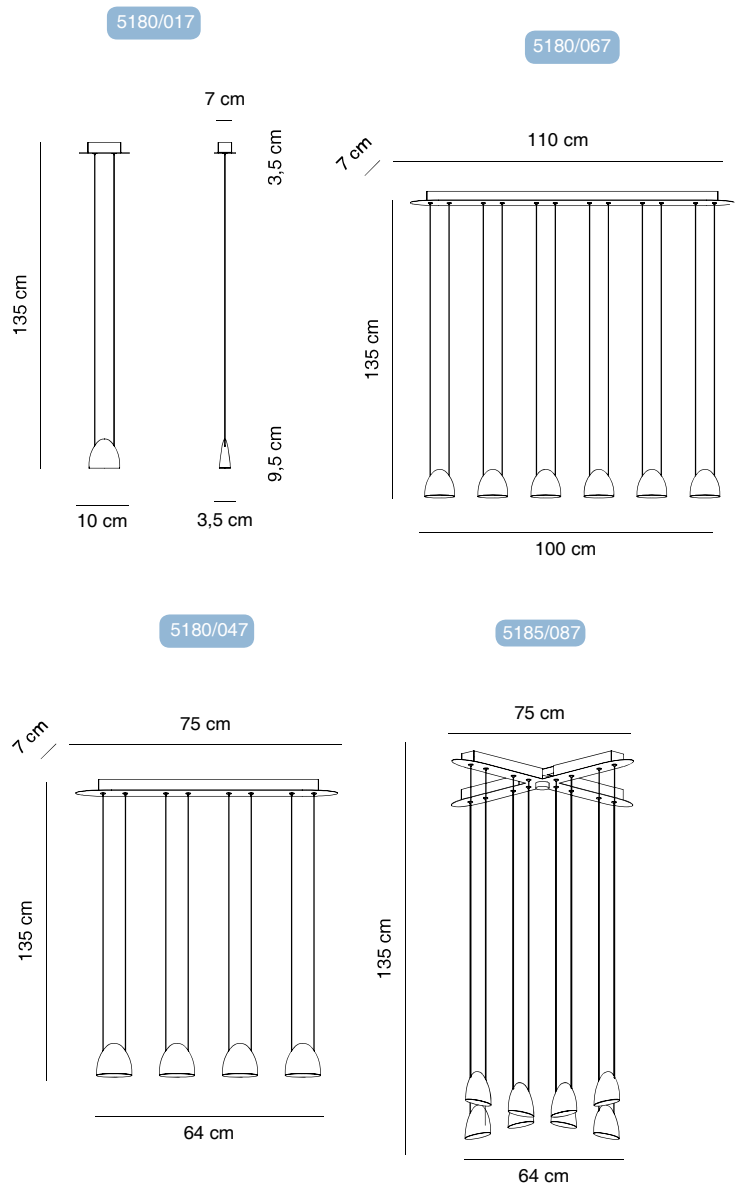

LED OVAL is a collection of pendants which main element is a small oval metallic part with a LED inside. What captivates us about LED OVAL is its discreet and stylish air, and the possibility of regulating in height each of its lights, which allows to install it with all at the same height or at different levels, obtaining creative and original formations. The shape of its screens and the fact that the light is projected vertically make us think of a set of delicate torches focusing downwards, without dazzling. LED OVAL is ideal for places that require single, linear or cross-shaped hanging lamps, such as a bar counter, a store counter, a hotel reception desk, a buffet or on a dining table. The LED OVAL collection consists of one individual model, two linear models and one model with cross-shaped ceiling plate. The structure is made of mirror-polished stainless steel, the screen is made in mirror-polished die cast aluminium and a methacrylate diffuser. Each oval contains a Citizen 3W 250lm and 3000K LED. The driver and LED lamps are included

ALMAlight
 Barcelona

www.almalight.com

5185/087

75 cm

64 cm