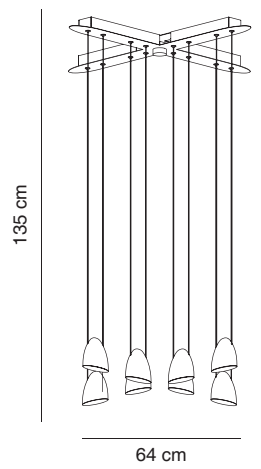

ALMAlight
Barcelona

Led Oval

Design by Cristian Cubiñá

Estructura acero inoxidable pulido espejo
Structure mirror polished stainless steel

Pantalla fundición aluminio pulido
Shade polished die cast aluminium

LED OVAL is a collection of pendants which main element is a small oval metallic part with a LED inside. What captivates us about LED OVAL is its discreet and stylish air, and the possibility of regulating in height each of its lights, which allows to install it with all at the same height or at different levels, obtaining creative and original formations. The shape of its screens and the fact that the light is projected vertically make us think of a set of delicate torches focusing downwards, without dazzling. LED OVAL is ideal for places that require single, linear or cross-shaped hanging lamps, such as a bar counter, a store counter, a hotel reception desk, a buffet or on a dining table. The LED OVAL collection consists of one individual model, two linear models and one model with cross-shaped ceiling plate. The structure is made of mirror-polished stainless steel, the screen is made in mirror-polished die cast aluminium and a methacrylate diffuser. Each oval contains a Citizen 3W 250lm and 3000K LED. The driver and LED lamps are included

ALMAlight
 Barcelona

www.almalight.com

5185/087

75 cm

64 cm